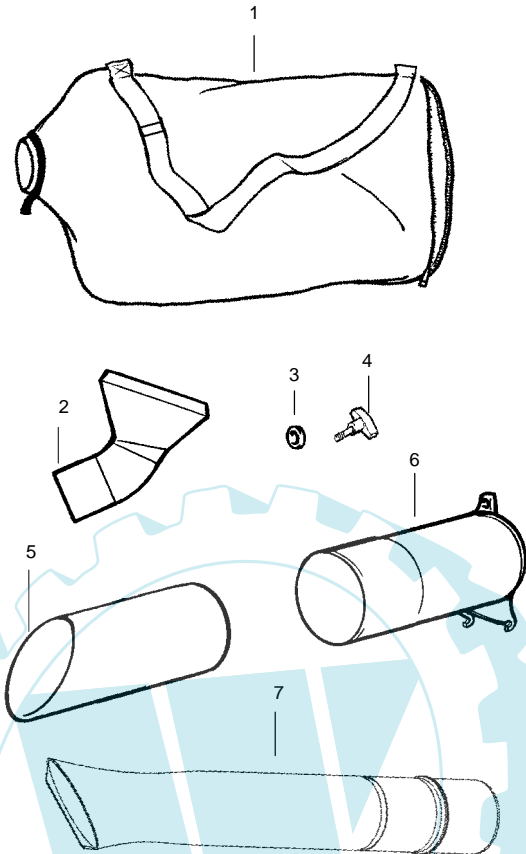

✓ = NEW PART NUMBER FOR THIS IPL

* = REFER TO THE SERVICE REFERENCE INDICATED FOR MORE INFORMATION. (LOCATED AT END OF IPL)

PARTS LIST NO. 530163137		Jonsered PARTS LIST	MODEL(s) BV 2125
DATE 10/08/03	Replaces 530163137 - 01/31/03		Note: Illustration may differ from actual model due to design changes

Carburetor Assembly Part Number 530071465 - (C1Q-W11)

Assy - Vacuum

Carb. Repair Kit

4

Gasket/Dia. Kit

5

Ref.	Part No.	Description
1.	530071465	Assy-Carb. Zama (C1Q-W11)
2.	530038479	Cap-Limiter (high) brown
3.	530038478	Cap-Limiter (low) tan
4.	530071475	Kit-Carb. Repair
5.	530071489	Kit-Dia. (GND-34)

Ref.	Part No.	Description
1.	530095564	Assy-Vac. Bag w/strap
2.	530095470	Tube-Elbow Vac
3.	530049686	Retainer-Vac Tube Knob
4.	530016322	Knob
5.	530094476	Tube-Lower Vac
6.	*****	Tube-Upper Vac
7.	530095593	Tube-Blower