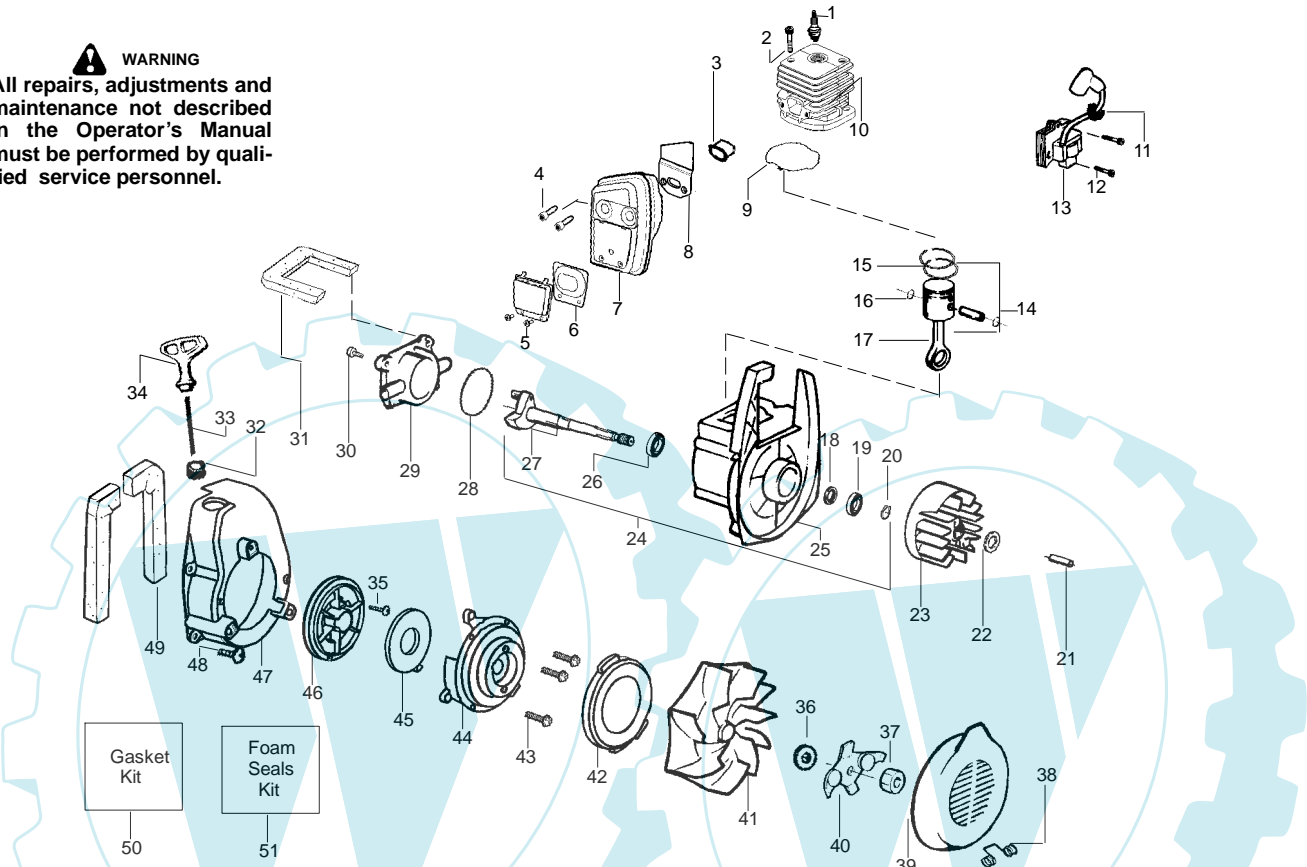

PARTS LIST NO. 530163137		Jonsered PARTS LIST	MODEL(s) BV 2125	
DATE 10/08/03	Replaces 530163137 – 01/31/03		Note: Illustration may differ from actual model due to design changes	PAGE NO. 2

WARNING

All repairs, adjustments and maintenance not described in the Operator's Manual must be performed by qualified service personnel.

Ref.	Part No.	Description	Ref.	Part No.	Description	Ref.	Part No.	Description
1.	952030249	Spark Plug (RCJ-6Y)	21.	530016190	Spacer-Flywheel	40.	530095461	Assy-Mulch Blade
2.	530015953	Screw	22.	530015149	Washer	41.	530069817	Assy-Impeller
3.	530055191	Insulator-Heat	23.	530039209	Assy-Flywheel	42.	530056625	Seal-Ring
4.	530016387	Screw-Muffler-Internal	24.	530071456	Assy-Crankcase/Crank shaft (incl. 20,25,27)	43.	530016349	Screw
5.	530015241	Screw	25.	530012492	Assy-Crankcase (Incl. 18,19,26)	44.	530055101	Housing-Pulley
6.	530071593	Kit-Spark Screen (incl. #5)	26.	530032125	Bearing-Inner	45.	530042086	Spring-Starter
7.	530071600	Kit-Muffler (incl. 4,5,6, & 8)	27.	530012452	Assy-Crankshaft	46.	530071466	Kit-Starter Pulley
8.	530071458	Gasket-Baffle (kit)	28.	530071458	O-ring-C/case (kit)	47.	530055102	Fan Housing
9.	530071458	Gasket-Cylinder (kit)	29.	530012443	Cover-Crankcase	48.	530015810	Screw
10.	530071457	Kit-Cylinder	30.	530015810	Screw	49.	530071459	Foam-182mm (kit)
11.	530019182	Grommet-Ign. Module	31.	530071459	Foam-219mm (kit)	50.	530071458	Kit-Gasket (page 1 incl. 2, & 5) (page 2 incl. 8,9, & 28)
12.	530016357	Screw-Ignition Module	32.	530029182	Eyelet-Flange	51.	530071459	Kit-Foam Seals (page 1 incl. 1,16, & 32) (page 2 incl. 31 & 49)
13.	530035505	Ignition Module	33.	530071467	Kit-Rope			
14.	530069812	Kit-Piston (Incl. 15 & 16)	34.	530049488	Handle-Starter			
15.	530055120	Piston Ring	35.	530016326	Screw-Rope			
16.	530015162	Retainer-Piston Pin	36.	530016240	Washer-Belleville			
17.	530069945	Assy-Connecting Rod	37.	530626605	Nut			
18.	530071615	Kit-Crankcase Seal	38.	530402043	Spring-Return Cover			
19.	530055728	Bearing-Outer	39.	530049313	Inlet Door			
20.	530015941	Retainer Ring-C'chaft						

✓ = NEW PART NUMBER FOR THIS IPL

* = REFER TO THE SERVICE REFERENCE INDICATED FOR MORE INFORMATION. (LOCATED AT END OF IPL)