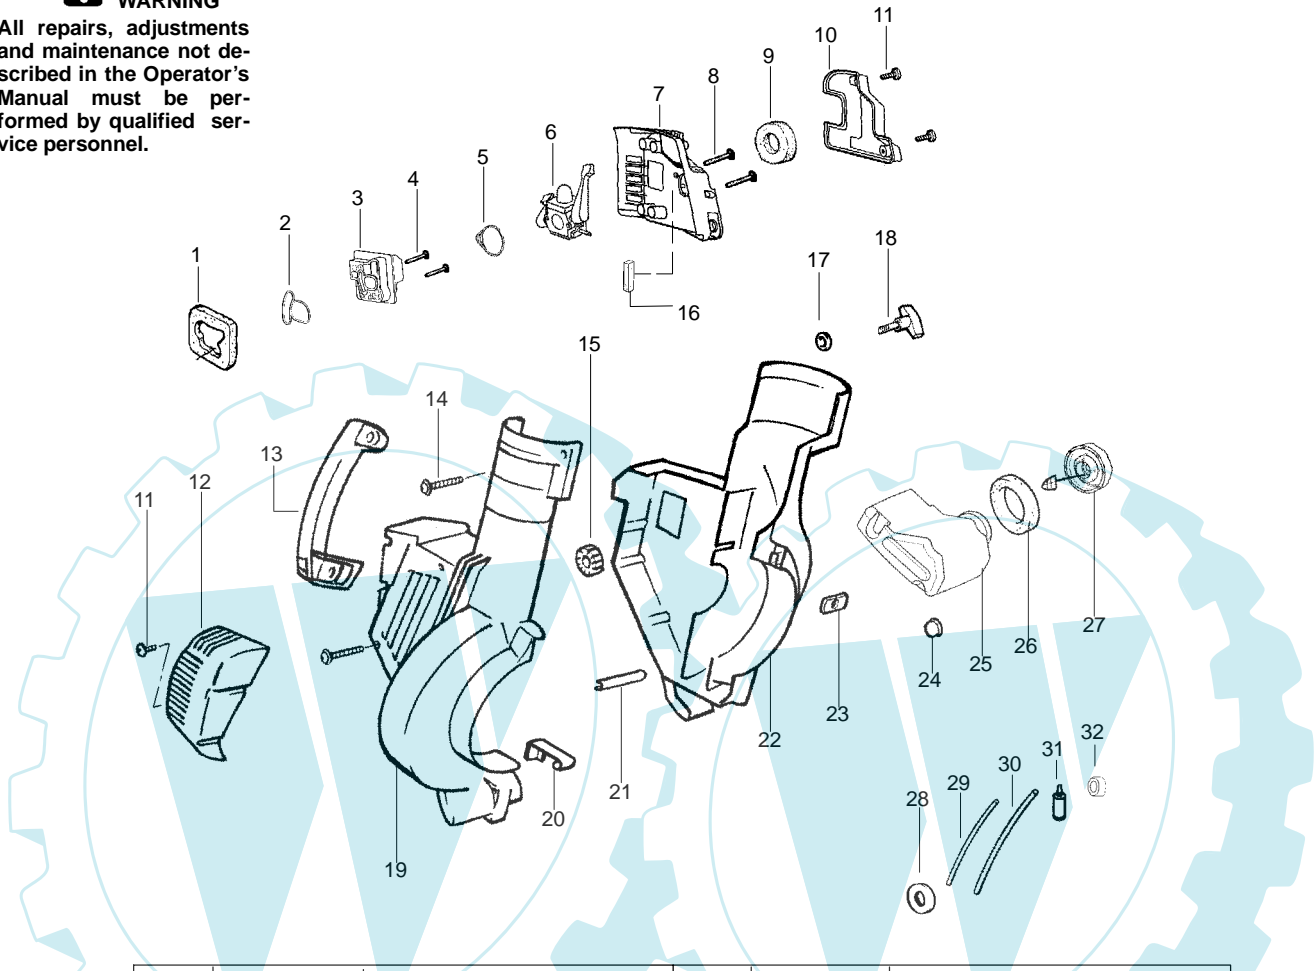

BV 2125

Spare parts

Ersatzteile

Pièces détachées

Reserve onderdelen

Repuestos

Reservdelar

PARTS LIST NO. 530163137		Jonsered PARTS LIST	MODEL(s) BV 2125
DATE 10/08/03	Replaces 530163137 – 01/31/03		Note: Illustration may differ from actual model due to design changes

WARNING

All repairs, adjustments and maintenance not described in the Operator's Manual must be performed by qualified service personnel.

Ref.	Part No.	Description	Ref.	Part No.	Description
1.	530071459	Air Dam (kit)	21.	530049617	Guide-Starter Rope
2.	530071458	Gasket-Adapter (kit)	22.	530056843	Housing-Left
3.	530035561	Carburetor Adaptor	23.	530016207	Nut
4.	530016309	Screw	24.	530036792	Isolator-Crankcase
5.	530071458	Gasket-Carburetor (kit)	25.	530049491	Assy-Fuel Tank
6.	---	Kit-Carb Ass'y.	26.	530049527	Gasket-Fuel Tank
	530071465	(C1Q-W11)	27.	530049386	Fuel Cap w/Retainer
	530071632	(C1Q-W11C)	28.	530049656	Grommet-Shroud
	530071775	(WT-606)	29.	530069247	Kit-Line Carb/Purge
7.	530056629	Air Box	30.	530069216	Kit-Line Tank/Purge
8.	530015849	Screw-Carb.	31.	530095646	Assy-Fuel Pick-up
9.	530049383	Filter-Air	32.	530071459	Grommet-Fuel line (kit)
10.	530056581	Cover-Air Filter			
11.	530016349	Screw			Not Shown
12.	530056641	Guard-Muffler			
13.	530095469	Handle			
14.	530015886	Screw	530163817		Manual - Euro
15.	530049323	Isolator	530163819		Manual - Scan
16.	530071459	Foam 25.4mm (kit)	530163818		Manual - Euro
17.	530015197	Nut	530163820		Manual - N. America
18.	530016322	Knob-Blower	530057414		Warning Decal
19.	530056844	Housing-Right			
20.	530402044	Spring-Cover Latch			

Carburetor Assembly Part Number 530071465 - (C1Q-W11)

Assy - Vacuum

Carb. Repair Kit

4

Gasket/Dia. Kit

5

Ref.	Part No.	Description
1.	530071465	Assy-Carb. Zama (C1Q-W11)
2.	530038479	Cap-Limiter (high) brown
3.	530038478	Cap-Limiter (low) tan
4.	530071475	Kit-Carb. Repair
5.	530071489	Kit-Dia. (GND-34)